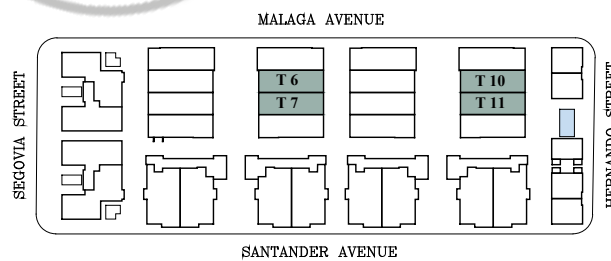

TOWNHOUSES

**T6-T7-T14-T15**

**First Floor**

AC INTERIOR AREA	3,147 SF
COVERED TERRACE	435 SF
OPEN TERRACE	216 SF
GARAGE	517 SF

TOTAL RESIDENCE	<b>4,315 SF</b>
ADJUSTED AREA	3,515 SF

NTS

TOWNHOUSES

T6-T7-T14-T15

Second Floor

AC INTERIOR AREA	3,147 SF
COVERED TERRACE	435 SF
OPEN TERRACE	216 SF
GARAGE	517 SF

TOTAL RESIDENCE	<b>4,315 SF</b>
ADJUSTED AREA	3,515 SF

NTS

TOWNHOUSES

T6-T7-T14-T15

Third Floor

AC INTERIOR AREA	3,147 SF
COVERED TERRACE	435 SF
OPEN TERRACE	216 SF
GARAGE	517 SF

TOTAL RESIDENCE	<b>4,315 SF</b>
ADJUSTED AREA	3,515 SF

NTS