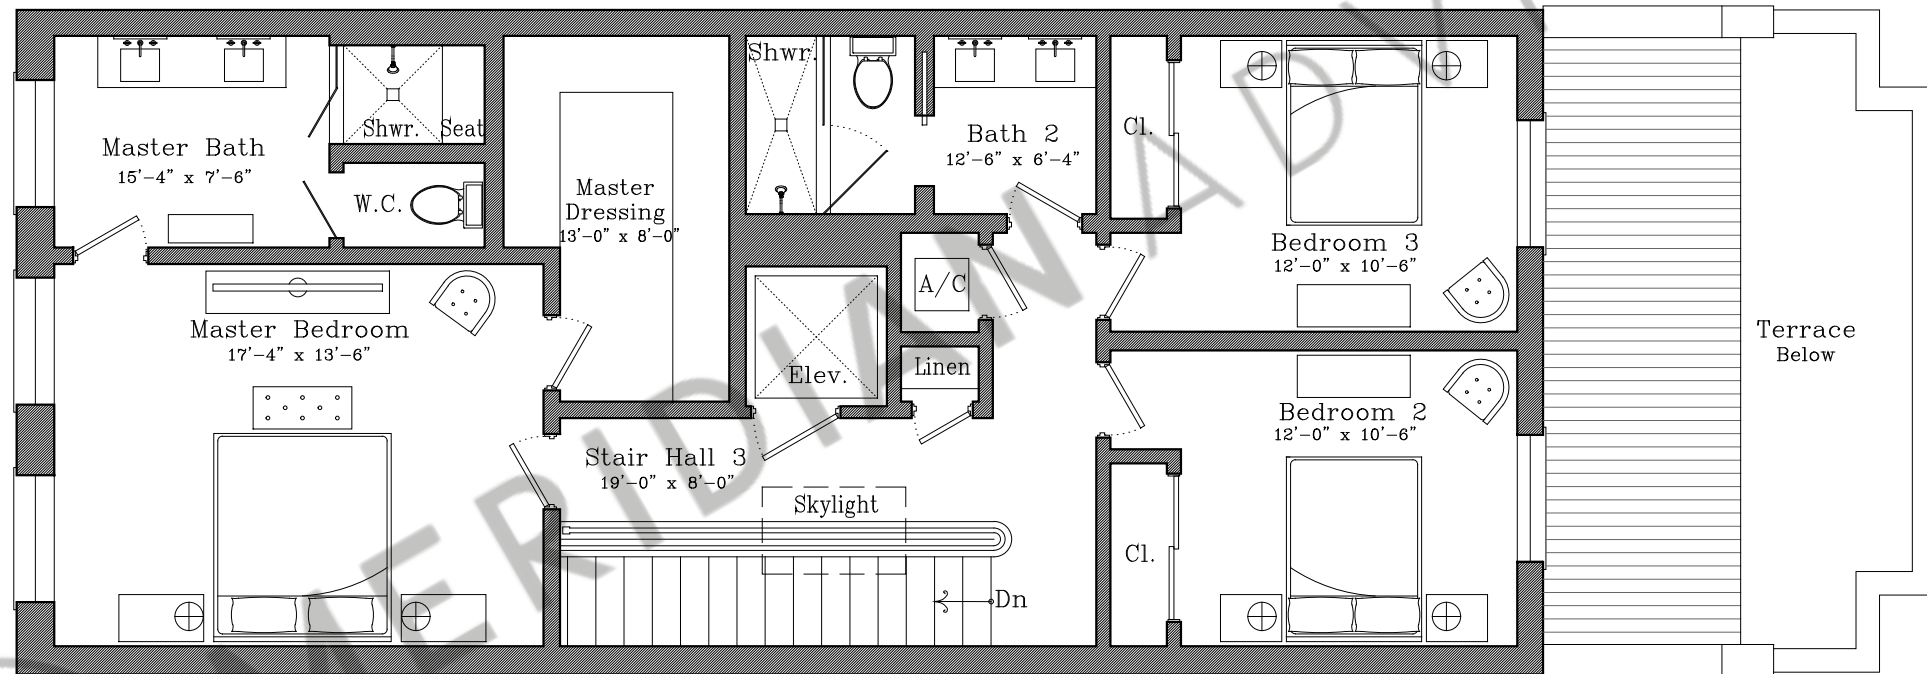

TOWNHOUSES

**T6-T7-T14-T15**

**First Floor**

AC INTERIOR AREA	3,147 SF
COVERED TERRACE	435 SF
OPEN TERRACE	216 SF
GARAGE	517 SF

TOTAL RESIDENCE	<b>4,315 SF</b>
ADJUSTED AREA	3,515 SF

NTS

TOWNHOUSES

T6-T7-T14-T15

Second Floor

AC INTERIOR AREA	3,147 SF
COVERED TERRACE	435 SF
OPEN TERRACE	216 SF
GARAGE	517 SF

TOTAL RESIDENCE	<b>4,315 SF</b>
ADJUSTED AREA	3,515 SF

NTS

TOWNHOUSES

T6-T7-T14-T15

Third Floor

AC INTERIOR AREA	3,147 SF
COVERED TERRACE	435 SF
OPEN TERRACE	216 SF
GARAGE	517 SF

TOTAL RESIDENCE	<b>4,315 SF</b>
ADJUSTED AREA	3,515 SF

NTS