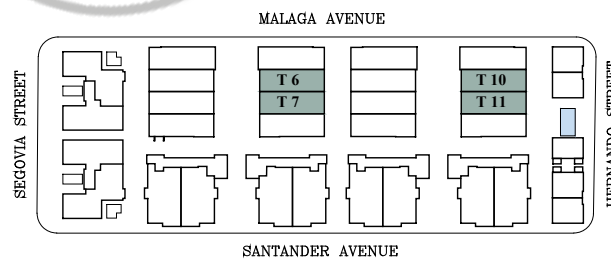

TOWNHOUSES

**T6-T7-T14-T15**

**First Floor**

AC INTERIOR AREA	3,147 SF
COVERED TERRACE	435 SF
OPEN TERRACE	216 SF
GARAGE	517 SF

TOTAL RESIDENCE	<b>4,315 SF</b>
ADJUSTED AREA	3,515 SF

NTS

TOWNHOUSES

T6-T7-T14-T15

Second Floor

AC INTERIOR AREA	3,147 SF
COVERED TERRACE	435 SF
OPEN TERRACE	216 SF
GARAGE	517 SF

TOTAL RESIDENCE	<b>4,315 SF</b>
ADJUSTED AREA	3,515 SF

NTS

TOWNHOUSES

T6-T7-T14-T15

Third Floor

AC INTERIOR AREA	3,147 SF
COVERED TERRACE	435 SF
OPEN TERRACE	216 SF
GARAGE	517 SF

TOTAL RESIDENCE	<b>4,315 SF</b>
ADJUSTED AREA	3,515 SF

NTS