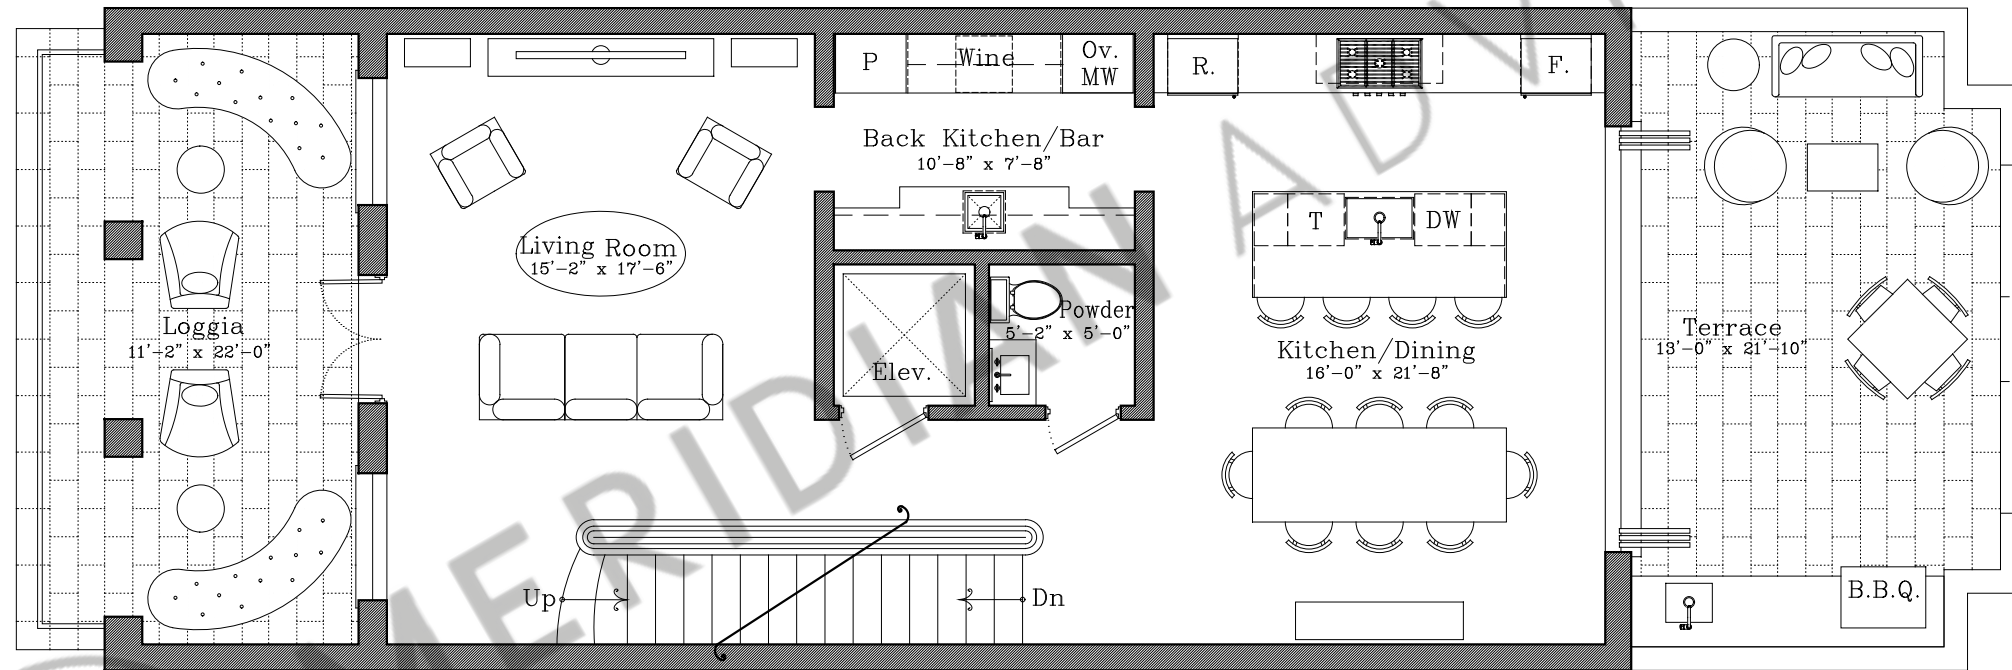

TOWNHOUSES

**T6-T7-T14-T15**

**First Floor**

AC INTERIOR AREA	3,147 SF
COVERED TERRACE	435 SF
OPEN TERRACE	216 SF
GARAGE	517 SF

TOTAL RESIDENCE	<b>4,315 SF</b>
ADJUSTED AREA	3,515 SF

NTS

TOWNHOUSES

T6-T7-T14-T15

Second Floor

AC INTERIOR AREA	3,147 SF
COVERED TERRACE	435 SF
OPEN TERRACE	216 SF
GARAGE	517 SF

TOTAL RESIDENCE	<b>4,315 SF</b>
ADJUSTED AREA	3,515 SF

NTS

TOWNHOUSES

T6-T7-T14-T15

Third Floor

AC INTERIOR AREA	3,147 SF
COVERED TERRACE	435 SF
OPEN TERRACE	216 SF
GARAGE	517 SF

TOTAL RESIDENCE	<b>4,315 SF</b>
ADJUSTED AREA	3,515 SF

NTS