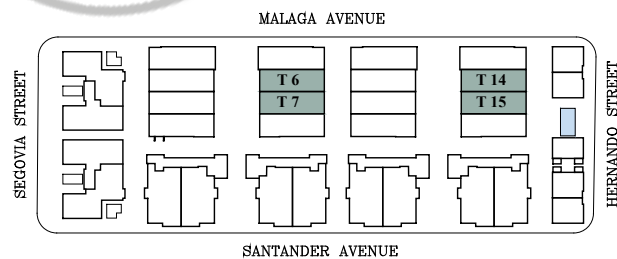

TOWNHOUSES

**T6-T7-T14-T15**

**First Floor**

AC INTERIOR AREA	3,147 SF
COVERED TERRACE	435 SF
OPEN TERRACE	216 SF
GARAGE	517 SF

TOTAL RESIDENCE	<b>4,315 SF</b>
ADJUSTED AREA	3,515 SF

NTS

TOWNHOUSES

T6-T7-T14-T15

Second Floor

AC INTERIOR AREA	3,147 SF
COVERED TERRACE	435 SF
OPEN TERRACE	216 SF
GARAGE	517 SF

TOTAL RESIDENCE	<b>4,315 SF</b>
ADJUSTED AREA	3,515 SF

NTS

TOWNHOUSES

T6-T7-T14-T15

Third Floor

AC INTERIOR AREA	3,147 SF
COVERED TERRACE	435 SF
OPEN TERRACE	216 SF
GARAGE	517 SF

TOTAL RESIDENCE	<b>4,315 SF</b>
ADJUSTED AREA	3,515 SF

NTS